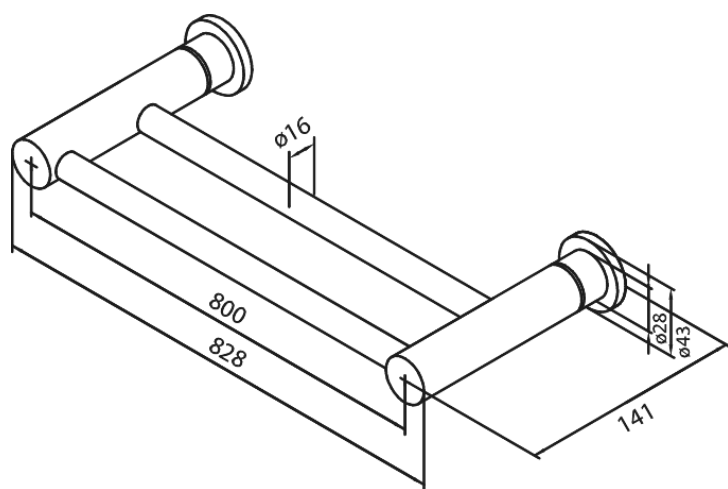

Silhouet

Twin Towel Rail 800 mm

Article no.: 4831579
Finish: Brushed Brass PVD
Series: Silhouet

EAN no.: 5708516831822

FM Mattsson Mora Group Denmark
Hvidkærvej 48, 5250 Odense SV, DK-56416218

+45 88 33 00 34 damixa-international@fmm-mora.com